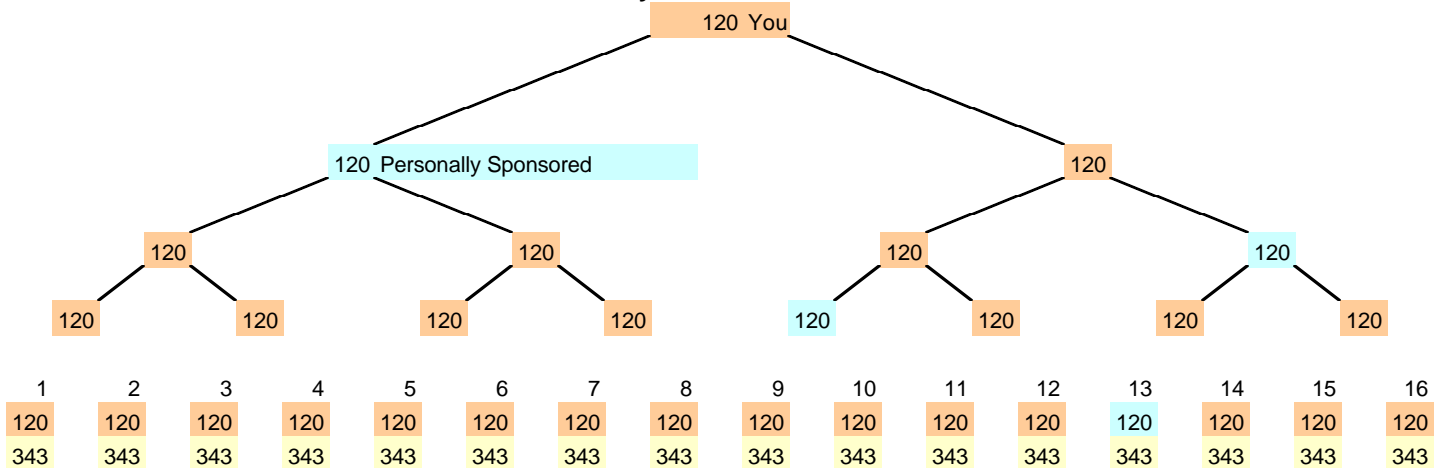

Your Holy Tea Club 2x4 Matrix

USA \$		
\$ 2.40	Level 1 = 1%	
\$ 4.80	Level 2 = 1%	
\$ 9.60	Level 3 = 1%	
\$ 326.40	Level 4 = 17%	

\$120 personal volume

\$ 343.20 4 levels of commission

2 Registered Members
And have \$80 Personal Volume

100% matching on the 4th level
Assuming that all your distributors on your 4th level have filled their 2 x 4

\$5,491.20 \$343 x 16 Distributors

2 personally sponsored and
\$120 personal volume

100% matching bonus on personally sponsored
Assuming that all your personally sponsored have filled their 2 x 4 matrix

\$1,372.80 \$343 x 4 Personal

\$7,207.20 Total Commission

When your 2 x 8 matrix fills this was open a new leg, and restarting a 3rd leg

www.discoverselfwellness.com

Matrix:	2 x4	3 x4
	4	9
	8	27
	16	81
	t \$1830.120	t \$9266.120