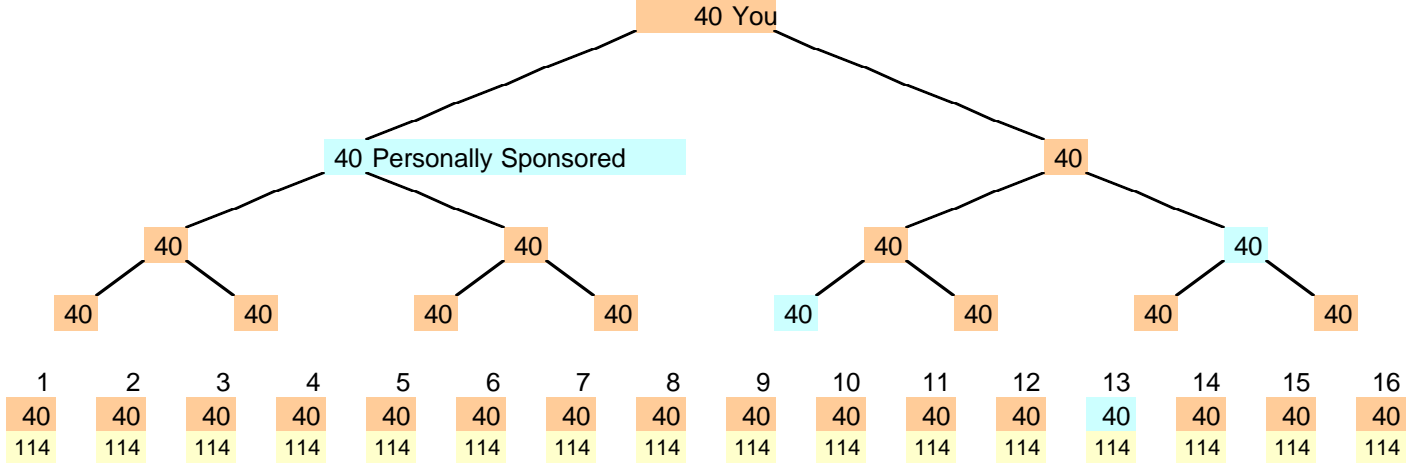

**Your Holy Tea Club 2x4 Matrix**

USA \$		
\$ 0.80	Level 1 = 1%	
\$ 1.60	Level 2 = 1%	
\$ 3.20	Level 3 = 1%	
\$ 108.80	Level 4 = 17%	

\$40 personal volume

\$ 114.40 4 levels of commission

2 Registered Members  
And have \$80 Personal Volume

100% matching on the 4th level  
Assuming that all your distributors on your 4th level have filled their 2 x 4

\$1,830.40 \$108 x 16 Distributors

2 personally sponsored and  
\$120 personal volume

100% matching bonus on personally sponsored  
Assuming that all your personally sponsored have filled their 2 x 4 matrix

\$ 457.60 \$108 x 4 Personal

\$2,402.40 Total Commission

When your 2 x 8 matrix fills this was open a new leg, and restarting a 3rd leg

www.discoverselfwellness.com

Matrix:	2 x4	3 x4
	4	9
	8	27
	16	81
	t \$1830.40	t \$9266.40