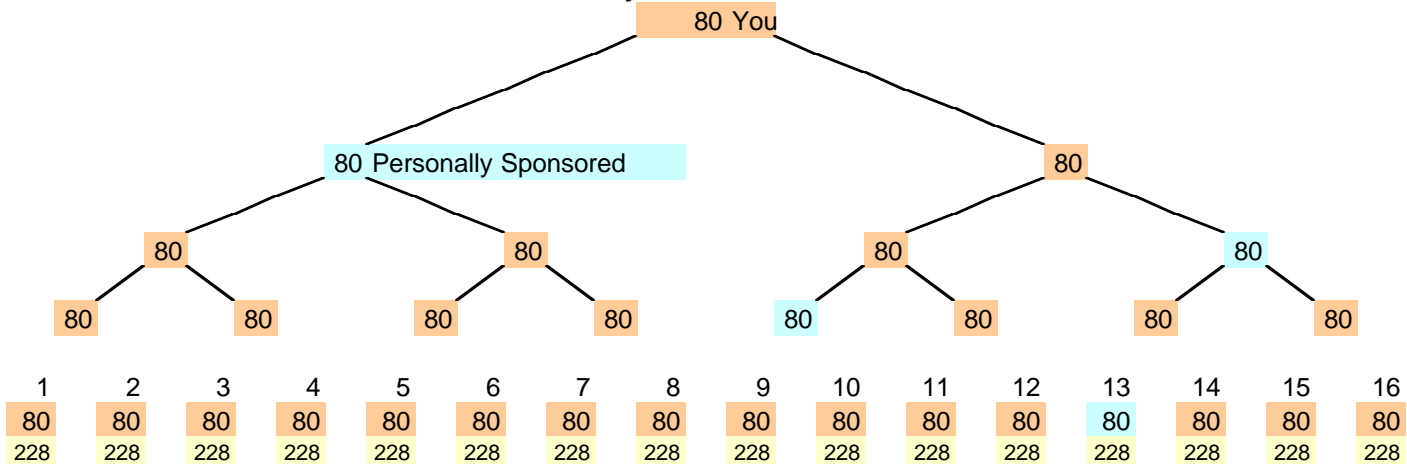

Your Holy Tea Club 2x4 Matrix

USA \$		
\$	1.60	Level 1 = 1%
\$	3.20	Level 2 = 1%
\$	6.40	Level 3 = 1%
\$	217.60	Level 4 = 17%

\$80 personal volume

\$ 228.80 4 levels of commission

2 Registered Members
And have \$80 Personal Volume

100% matching on the 4th level
Assuming that all your distributors on your 4th level have filled their 2 x 4

\$3,660.80 \$228.80 x 16 Distributors

2 personally sponsored and
\$120 personal volume

100% matching bonus on personally sponsored
Assuming that all your personally sponsored have filled their 2 x 4 matrix

\$ 915.20 \$228.80 x 4 Personal

\$4,804.80 Total Commission

When your 2 x 8 matrix fills this was open a new leg, and restarting a 3rd leg

www.discoverselfwellness.com

Matrix:	2 x4	3 x4
	4	9
	8	27
	16	81
	t \$3660.80	t \$18,533.00